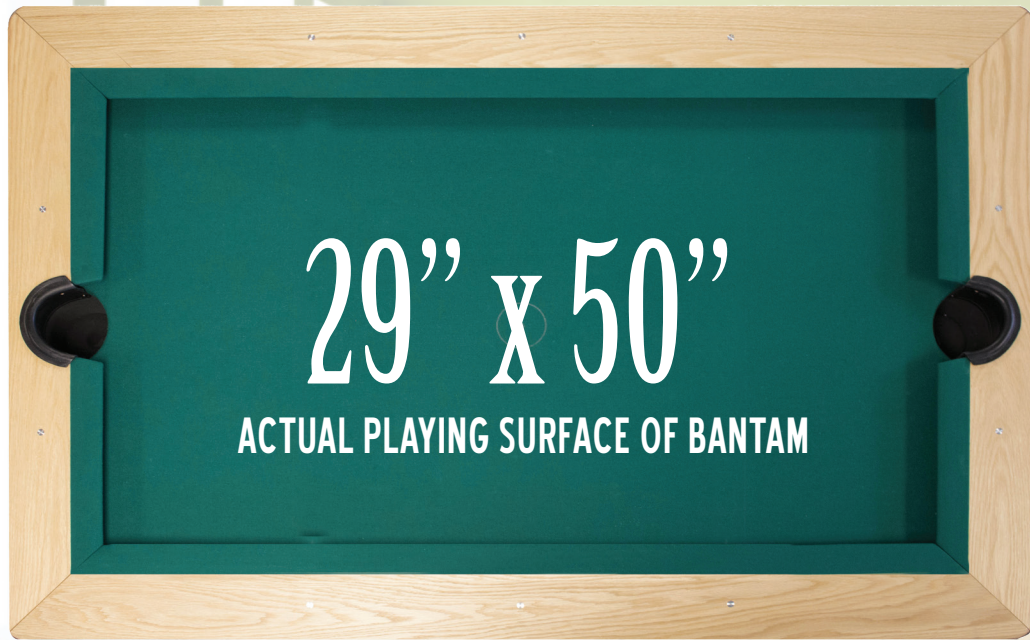

BANTAM ROOM SIZE SPECS

29" x 50"
ACTUAL PLAYING SURFACE OF BANTAM

48 in CUE

10' 4" x 12' 1"
MINIMUM ROOM SIZE

FLOOR TO PLAYING SURFACE 30"
FLOOR TOP TOP OF RAIL 31.5"