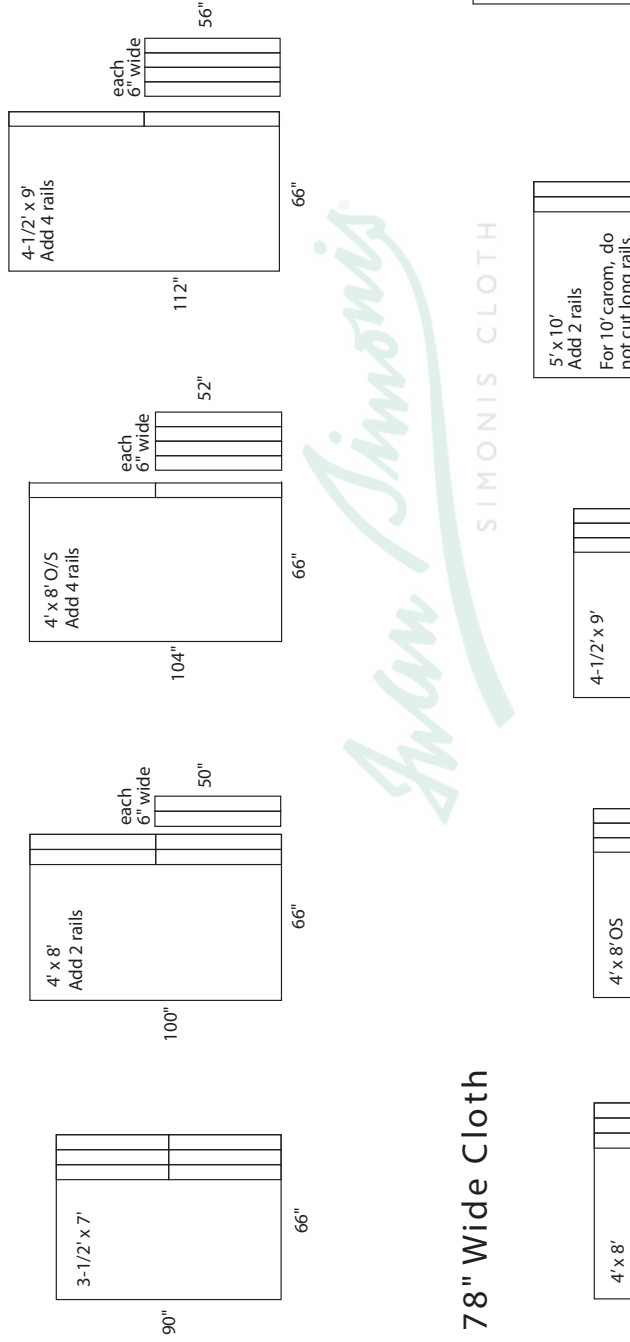

Simonis Standard Cloth Cutting Guide

for best yield, use 66" wide cloth for 7' and 8' Std. tables
 All rail cuts are 6" wide - No rails off the ends

66" Wide Cloth

78" Wide Cloth